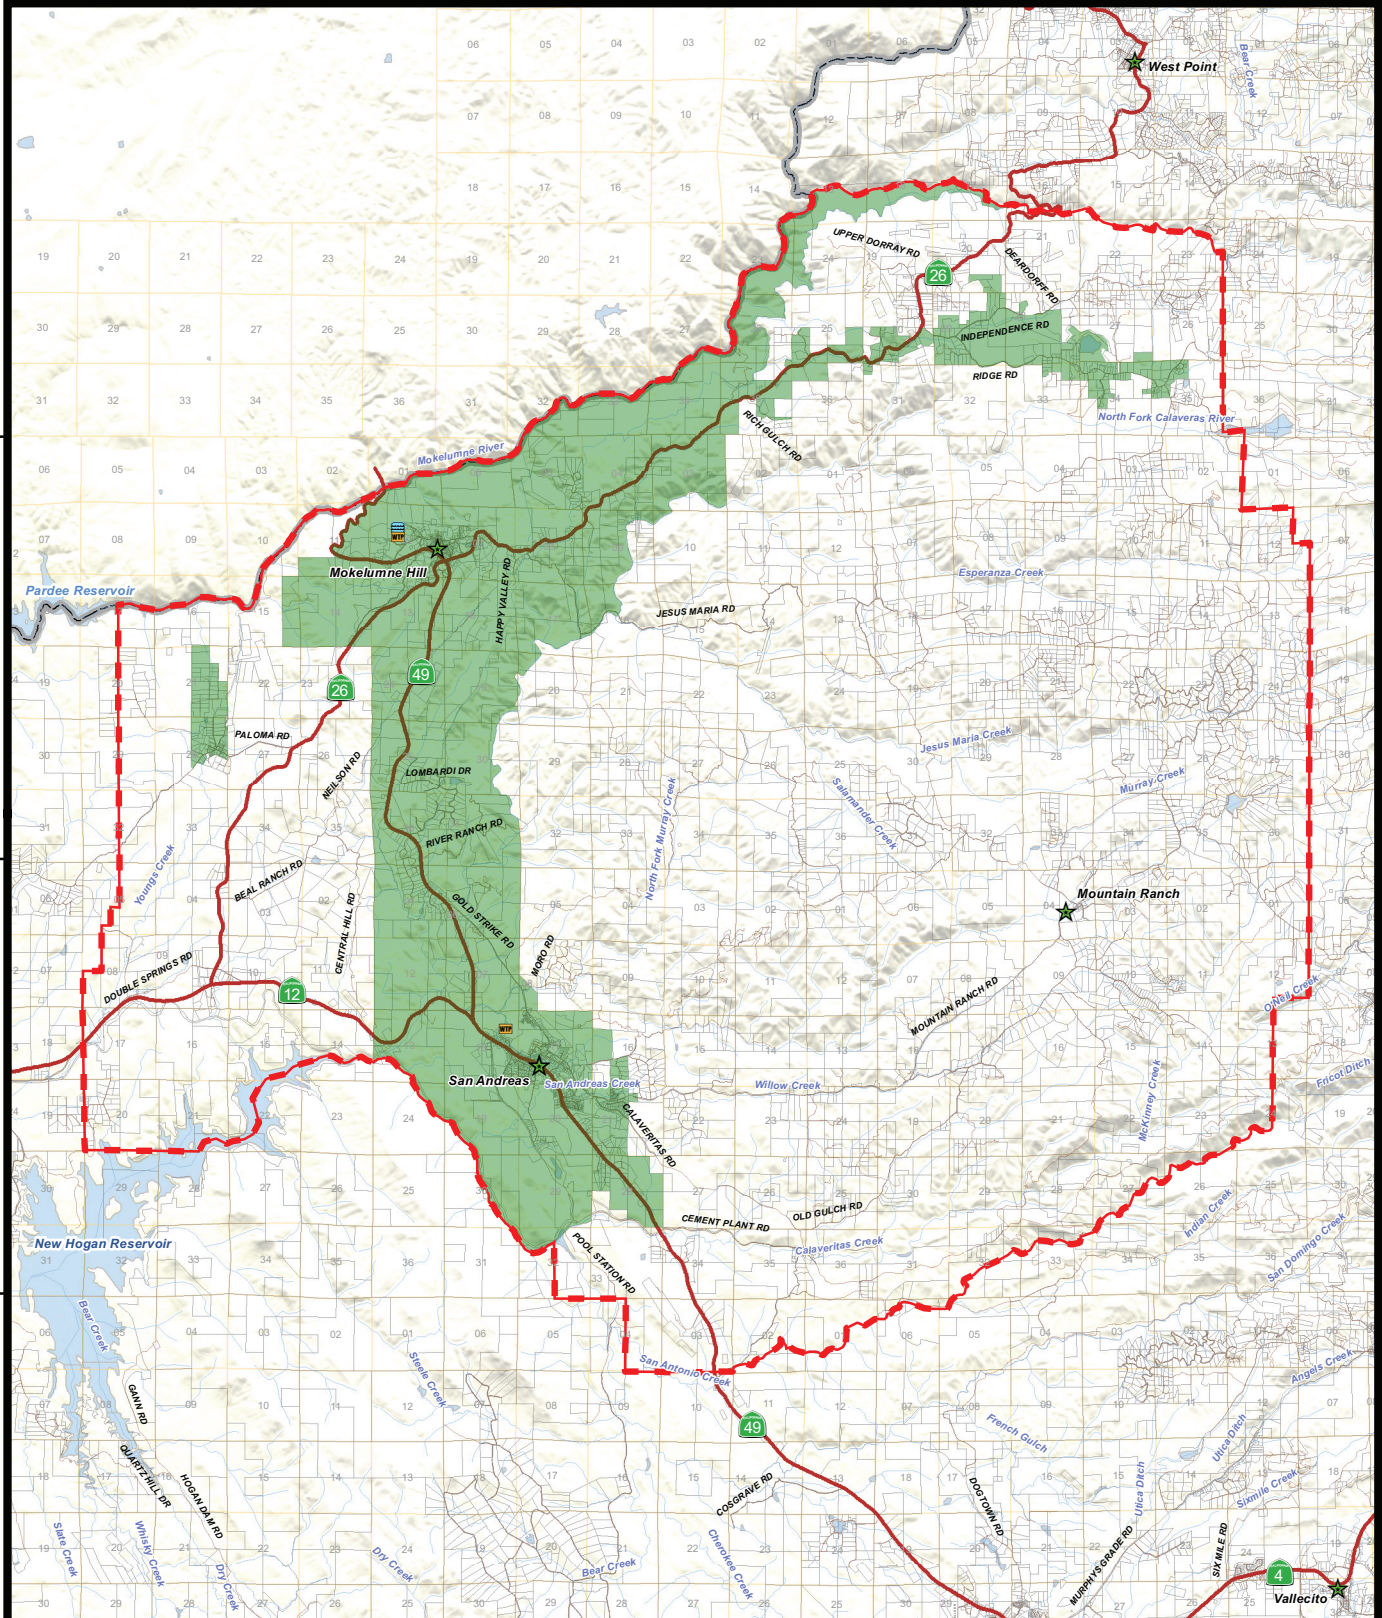

Range 11 East

Range 12 East

Range 13 East

Township 6 North

Township 5 North

Township 4 North

Township 3 North

LEGEND

- Highways
- Parcels
- Roads
- ★ Towns
- Calaveras Public Utility District
- Calaveras Public Utility District Sphere of Influence
- County Boundary
- Wastewater Storage Facility
- Wastewater Treatment Plant

Calaveras County
Calaveras Public Utility District
 (Murphy Annexation Addition)

Calaveras LAFCo Resolution: 2021-0001
 Adopted: May 6, 2021

Source: Calaveras LAFCo Map Created 6/16/2021